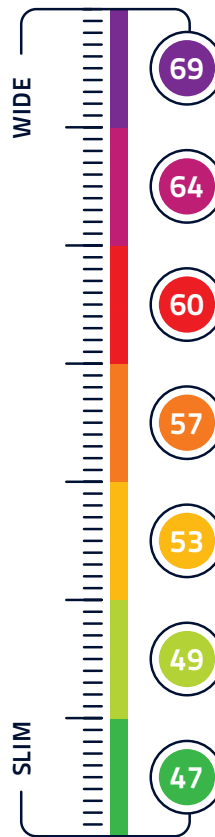

New Zealand AIDS Foundation

YOUR PERFECT SIZED CONDOM

It only feels right, when it fits right!

Your advantage:

7 sizes for a perfect fit that offers greater safety and feeling.

Use the **MY.SIZE** measuring tape to find your perfect fitting condom.

It's so easy:

Cut the **MY.SIZE** measuring tape on the dotted line with scissors.

Carefully wrap the **MY.SIZE** measuring tape around the thickest part of your erect penis and read our recommended size shown by the arrow.

Attention: Be careful when cutting the measuring tape as paper edges could be sharp!

With the shown size you have found your perfect sized **MY.SIZE** condom.

Penis circumference ► **MY.SIZE** Recommendation

Note: To find your perfect **MY.SIZE** condom the **circumference** of your penis is important, not its length.

Tip: If you like a closer or wider fit, try one condom size bigger or smaller. It is most important though that the condom doesn't slip off or restrict you!